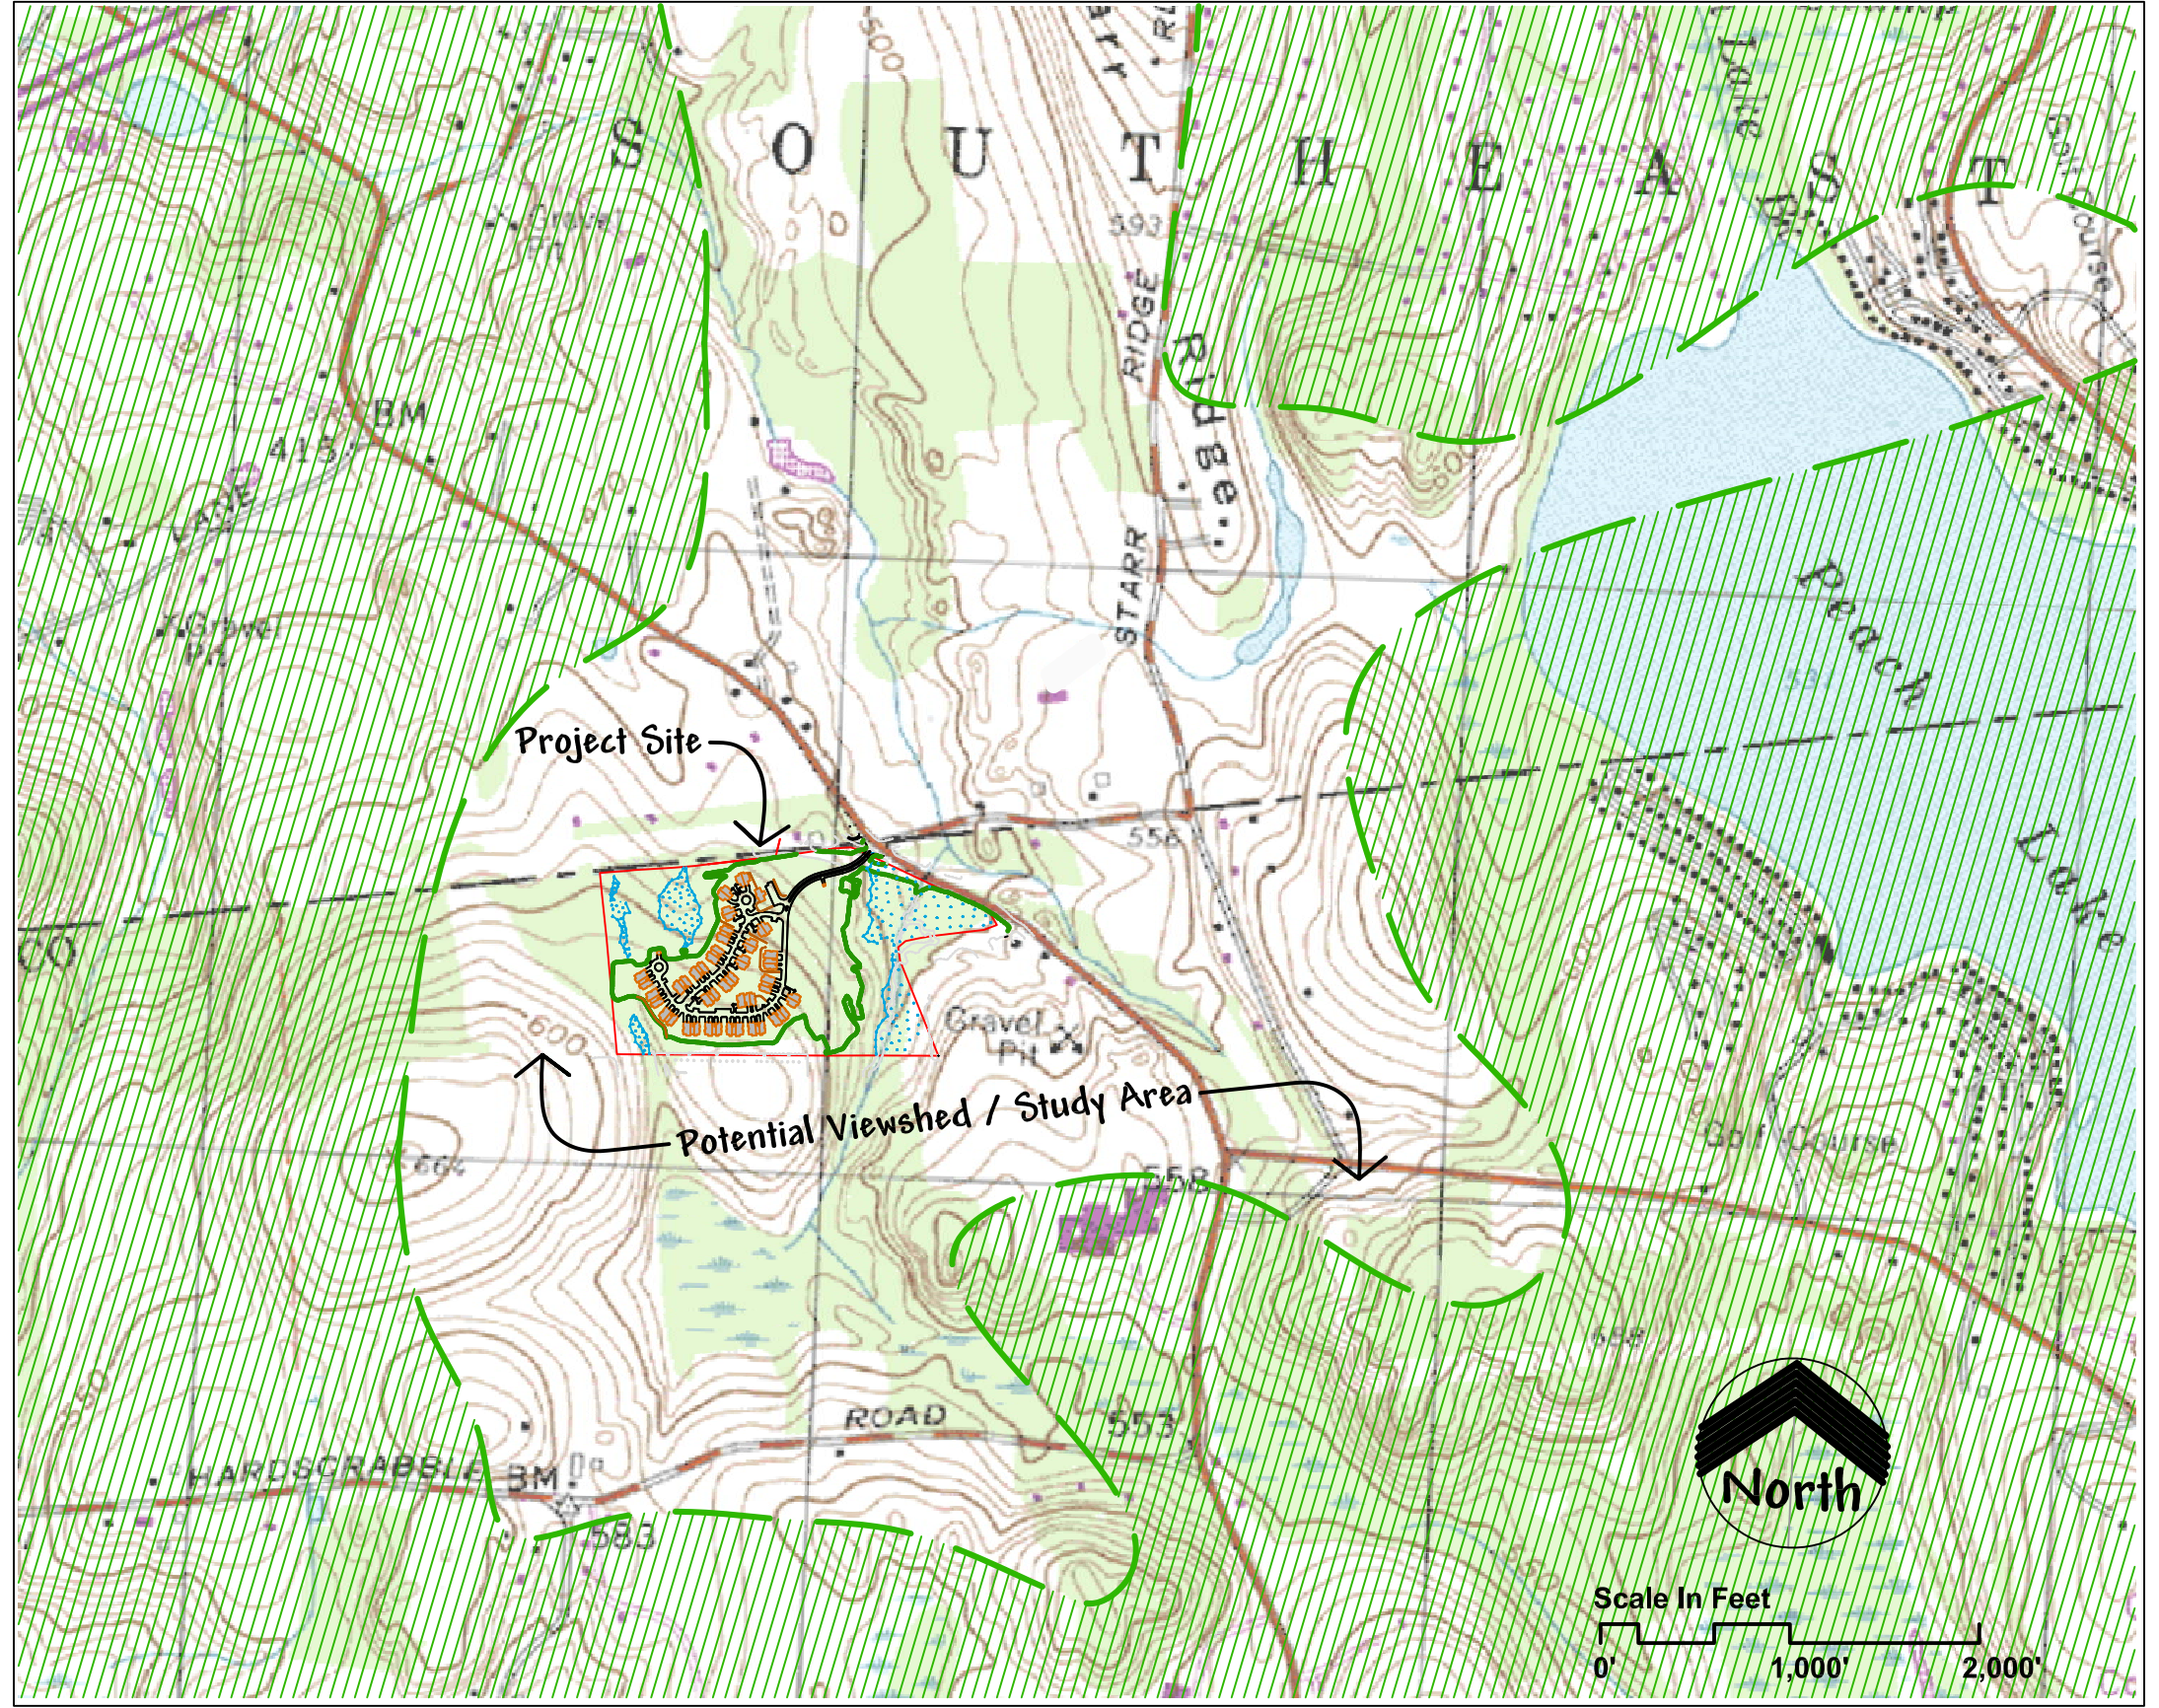

KEY TO SYMBOLS

Viewshed Boundary

This Figure depicts the potential viewshed and study area for the visual assessment.

10/08/07
 Scale: 1" = 1,000'

TMA 05065 - visual assess3 SHunt.dwg: viewshed

Figure 8-1: Potential Viewshed Map
 Salem Hunt
 Town of North Salem, Westchester County, New York
 Base Map: USGS Topographic Map, Peach Lake

drawing: Salem Hunt Balter 05196 Drawings\visual assess\visual assess3 SHunt.dwg